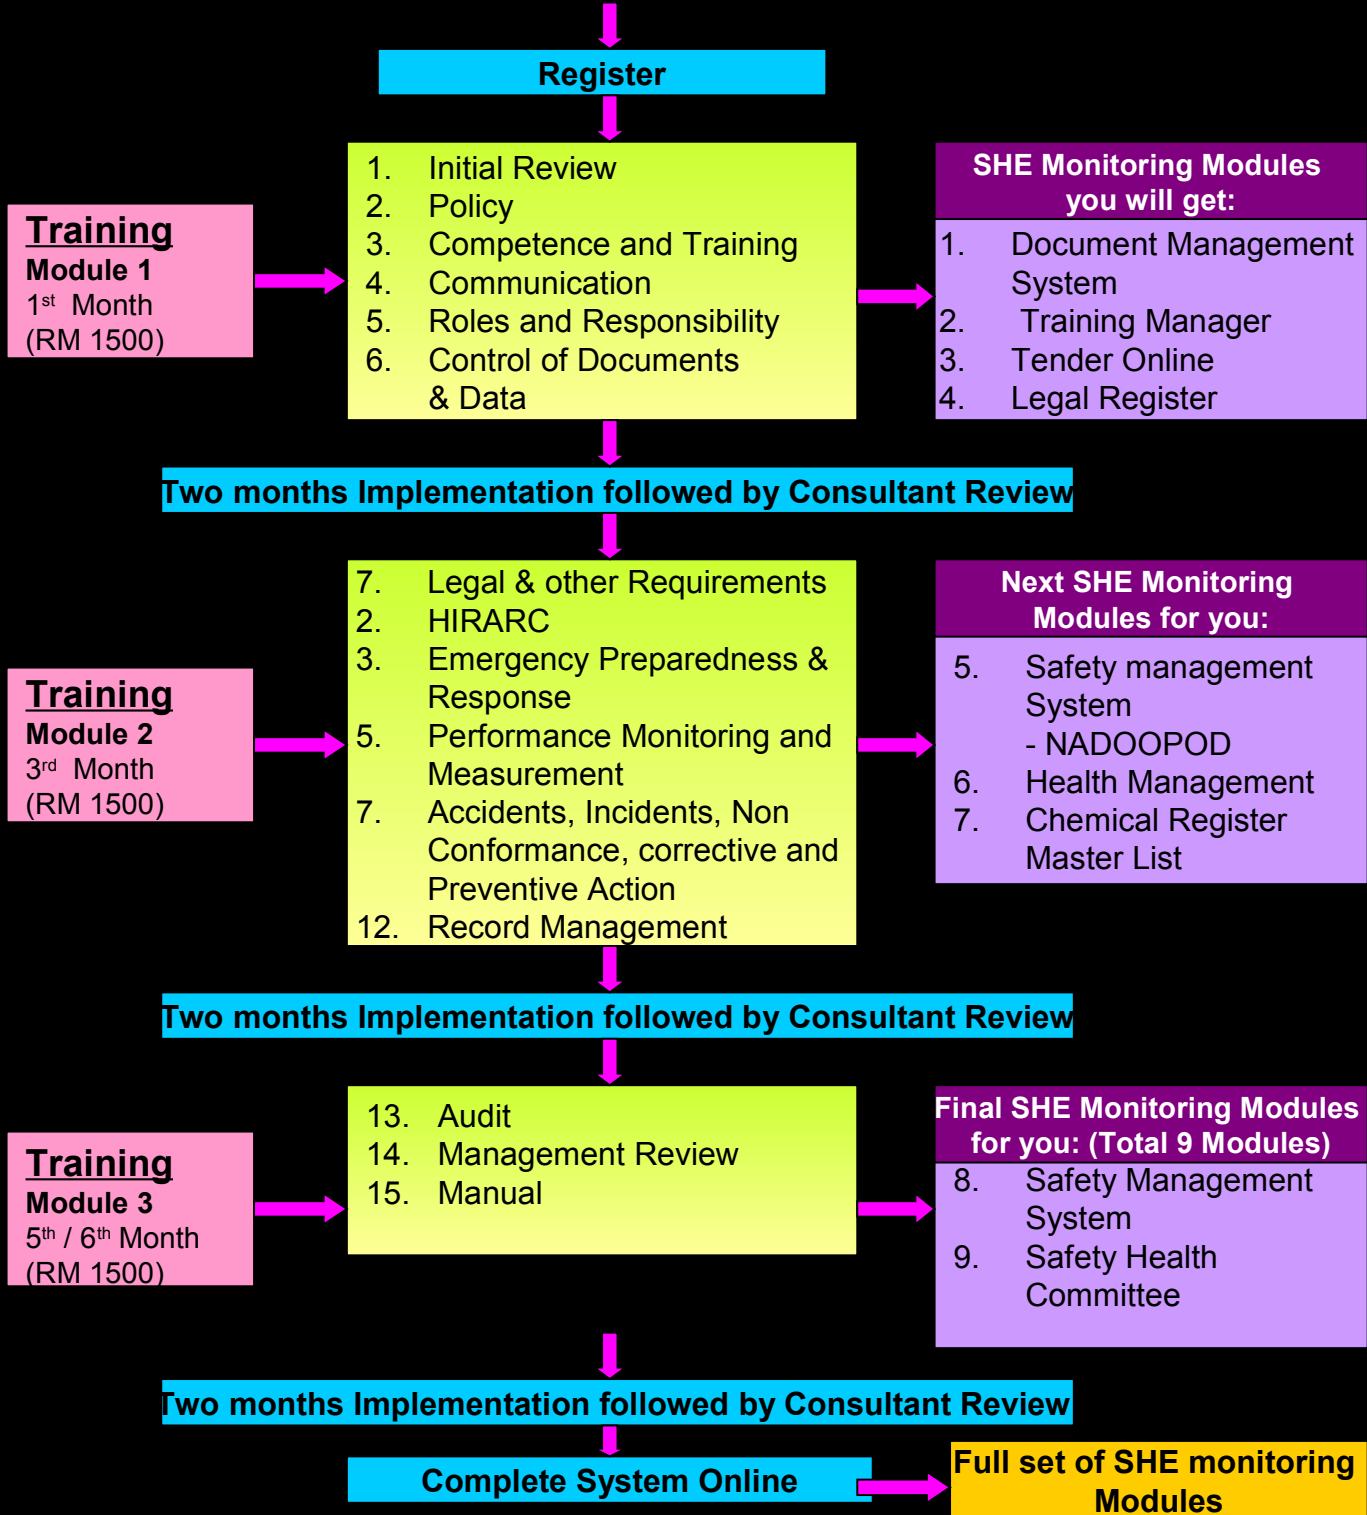

Flow Chart To Fully Acquire A Complete Set Of Safety Management System For You

Implementing Safety Management System

Upon completion of Implementing Safety Management System – easy conversion can be done to upgrade to OHSAS 18001